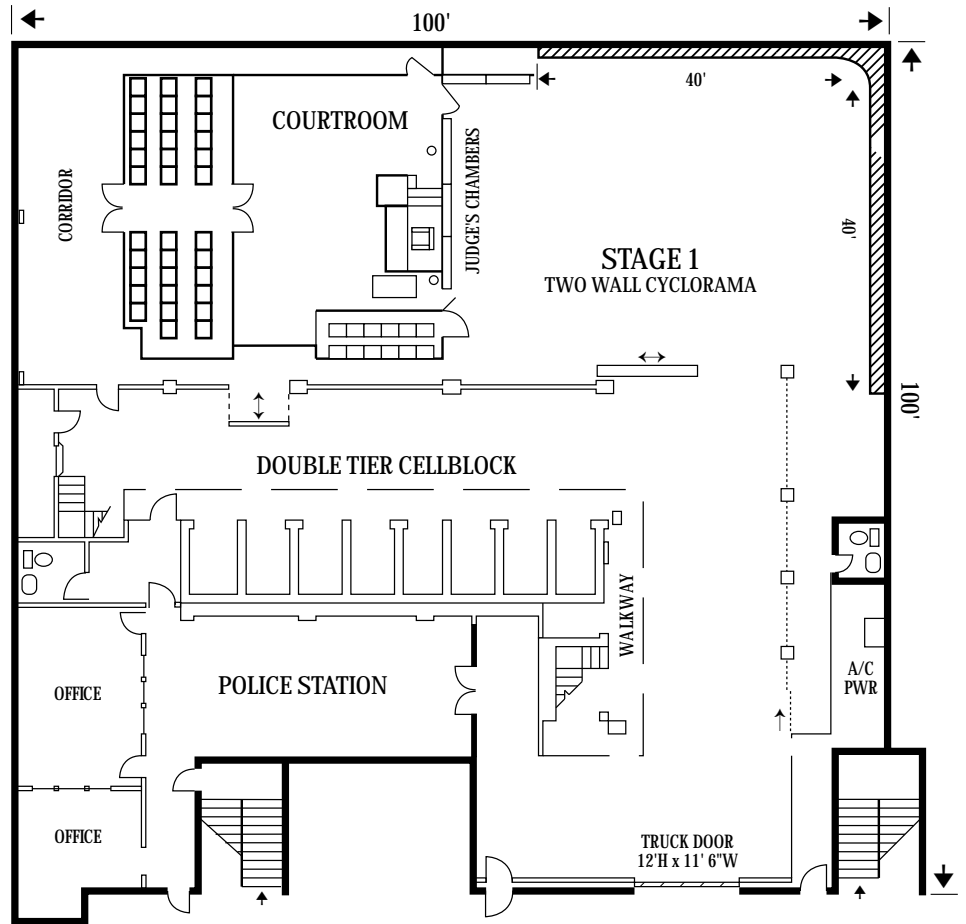

prison set  
police station set  
courtroom set

# stage 1

---

stage 1 100'x 100'x 18'

---

stage 2 50'x 80'x 17'

---

stage 3 96'x 93'x 23'

---

stage 4 70'x 70'x 24'

---

stage 6 112'x 88'x 24'

---

stage 7 116'x 96'x 22/25'

- 10,000 square feet total
- Two wall Cyclorama (40' x 40' x 18' grid)
- Fully functional prison set based on Alcatraz "Cell Block C"
- Authentic courtroom set
- City police station/institutional set
- Moveable walls
- 1200 amps of stage power (additional power available)
- Electronic phone system
- Drive-in truck door 12' high x 11'6" wide
- 20 reserved parking spaces