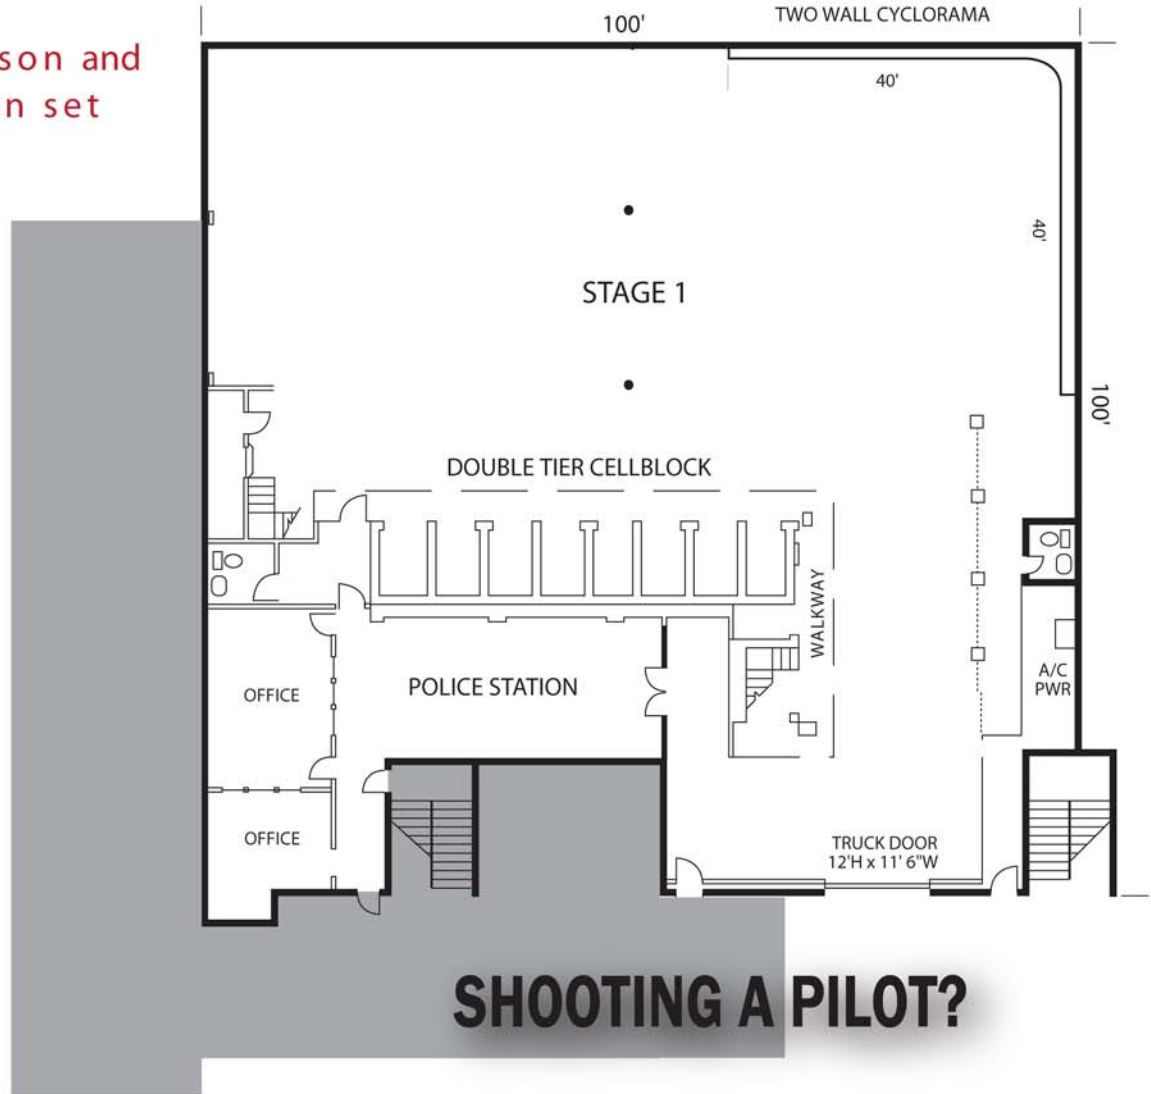

“We support your production like it was ours.”

standing prison and
police station set

stage 1

SHOOTING A PILOT?

stage 1 100' x 100' x 18'-25'

stage 2 50' x 80' x 16-18'

stage 3 96' x 93' x 23'

stage 4 70' x 70' x 24'

stage 5 30' x 30' x 16' **NEW**

stage 6 112' x 88' x 24"

stage 7 116' x 96' x 22-25'

- 10,000 square feet total
- Two wall Cyclorama (40' x 40' x 18' grid)
- Fully functional two story prison set
- City police station/institutional set
- Moveable walls
- 1200 amps of stage power (additional power available)
- Electronic phone system
- Drive-in truck door 12' high x 11'6" wide
- 20 reserved parking spaces
- Production offices with Digital phone system
- Wireless Internet