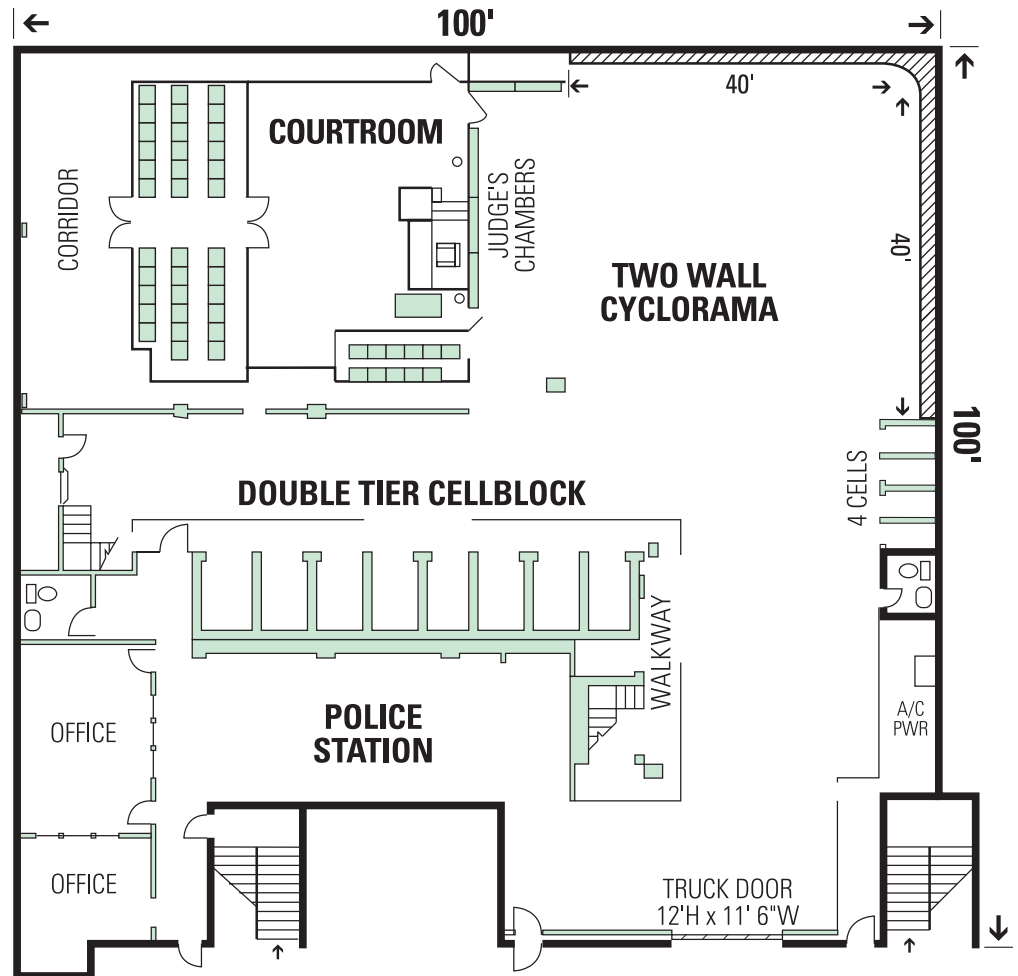

100' x 100' x 18' grid

2-wall CYC 40' x 40'

STAGE 1

- 10,000 square feet total
- Two wall cyclorama (40' x 40' x 18' grid)
- Prison set
- Authentic courtroom set
- City Police station set
- Moveable walls allowing for reconfiguration of sets
- 1,200 amps (additional power available)
- 20 reserved parking spaces
- Expendable supplies available on premises

PRISON

- Replica of Alcatraz Prison "C" Block
- Each cell is 5' x 9' and has a cot, mat and blanket
- 8 cells on top row, 7 cells on bottom

COURTROOM

- Approximately 32' x 35' in size
- Seating for audience (30-45 people)
- Back double doors leading to hallway for outside courtroom shots

POLICE STATION

- Two investigator offices, looking out to receiving area or bull pen
- Can be used as production offices, or holding area

50' x 80' x 17' grid

3-wall CYC 40' x 46' x 44'

STAGE 2

- 4,000 square feet total
- Three wall cyclorama (40' x 46.6' x 44' x 17' grid)
- 600 amps (additional power available)
- Dressing rooms (air conditioned)
- Make-up rooms (air conditioned)
- Production offices (air conditioned)
- 14 reserved parking spaces
- Expendable supplies available on premises

70' x 70' x 24' grid

2-wall CYC 37' x 44'

STAGE 4

- 4,900 square feet total
- Two wall cyclorama
- 44' x 37' x 24' grid
- 24' x 100' black curtain (optional)
- 1,200 amps (additional power available)
- Dressing rooms (air conditioned)
- Make-up rooms (air conditioned)
- Production offices (air conditioned)
- Electronic phone system
- "Drive-in" door 9' wide X 12' high
- Truck loading dock 9' wide x 12' high
- 22 reserved parking spaces
- Expendable supplies available on premises