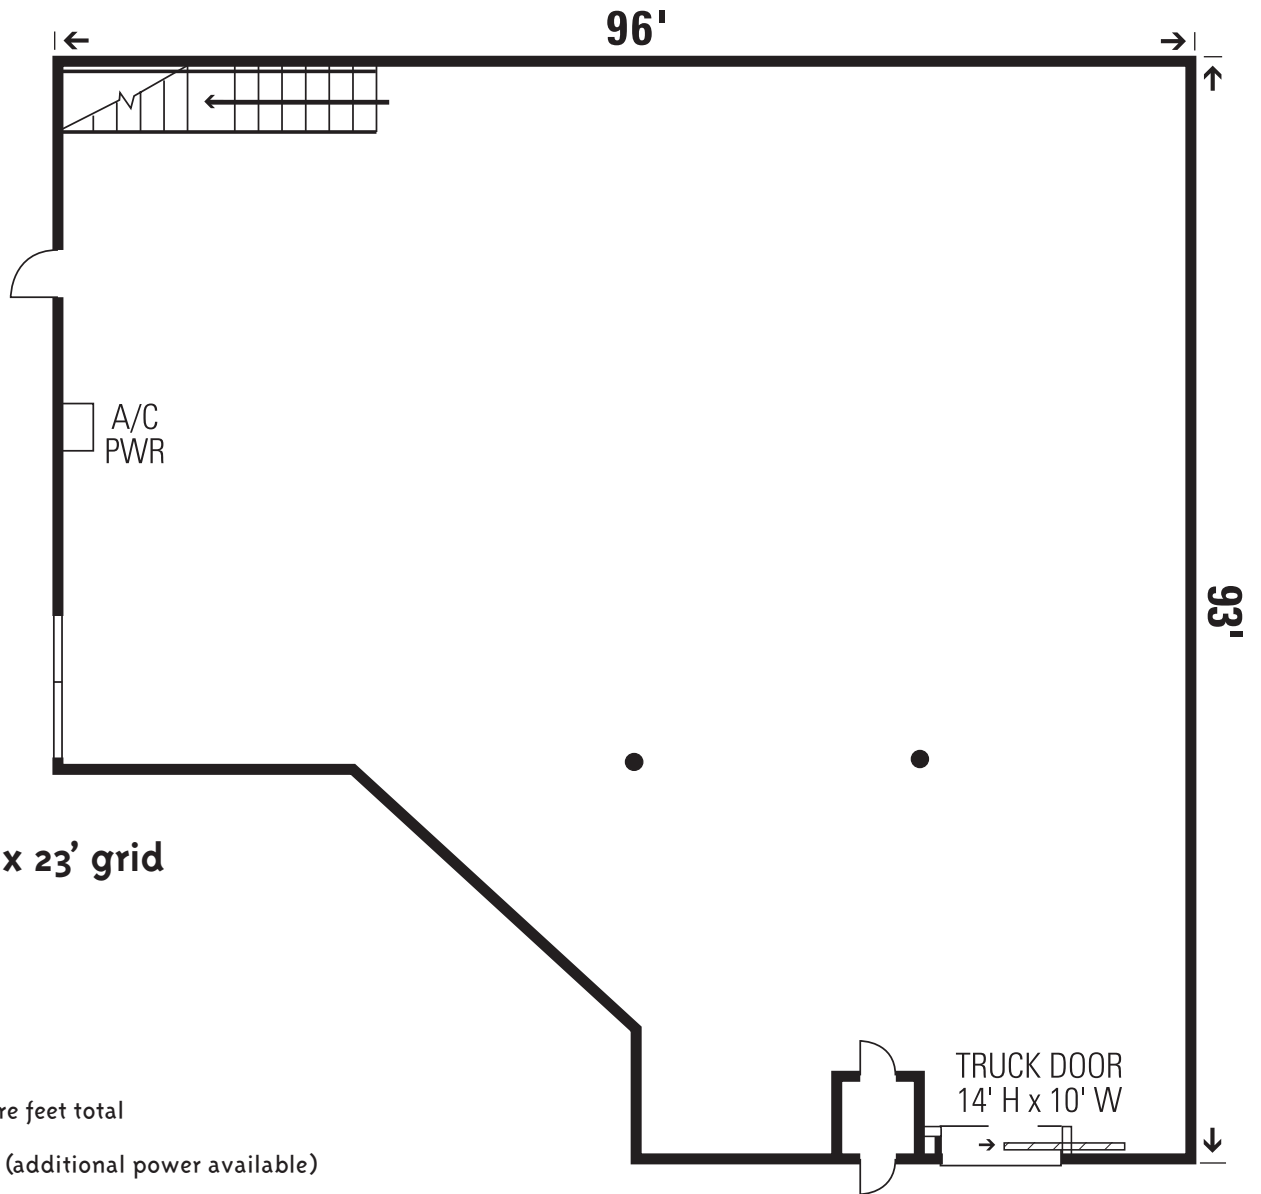

100' x 100' x 18' grid

2-wall CYC 40' x 40'

STAGE 1

- 10,000 square feet total
- Two wall cyclorama (40' x 40' x 18' grid)
- Prison set
- Authentic courtroom set
- City Police station set
- Moveable walls allowing for reconfiguration of sets
- 1,200 amps (additional power available)
- 20 reserved parking spaces
- Expendable supplies available on premises

PRISON

- Replica of Alcatraz Prison "C" Block
- Each cell is 5' x 9' and has a cot, mat and blanket
- 8 cells on top row, 7 cells on bottom

COURTROOM

- Approximately 32' x 35' in size
- Seating for audience (30-45 people)
- Back double doors leading to hallway for outside courtroom shots

POLICE STATION

- Two investigator offices, looking out to receiving area or bull pen
- Can be used as production offices, or holding area

50' x 80' x 17' grid

3-wall CYC 40' x 46' x 44'

STAGE 2

- 4,000 square feet total
- Three wall cyclorama (40' x 46.6' x 44' x 17' grid)
- 600 amps (additional power available)
- Dressing rooms (air conditioned)
- Make-up rooms (air conditioned)
- Production offices (air conditioned)
- 14 reserved parking spaces
- Expendable supplies available on premises

70' x 70' x 24' grid

2-wall CYC 37' x 44'

STAGE 4

- 4,900 square feet total
- Two wall cyclorama
- 44' x 37' x 24' grid
- 24' x 100' black curtain (optional)
- 1,200 amps (additional power available)
- Dressing rooms (air conditioned)
- Make-up rooms (air conditioned)
- Production offices (air conditioned)
- Electronic phone system
- "Drive-in" door 9' wide X 12' high
- Truck loading dock 9' wide x 12' high
- 22 reserved parking spaces
- Expendable supplies available on premises