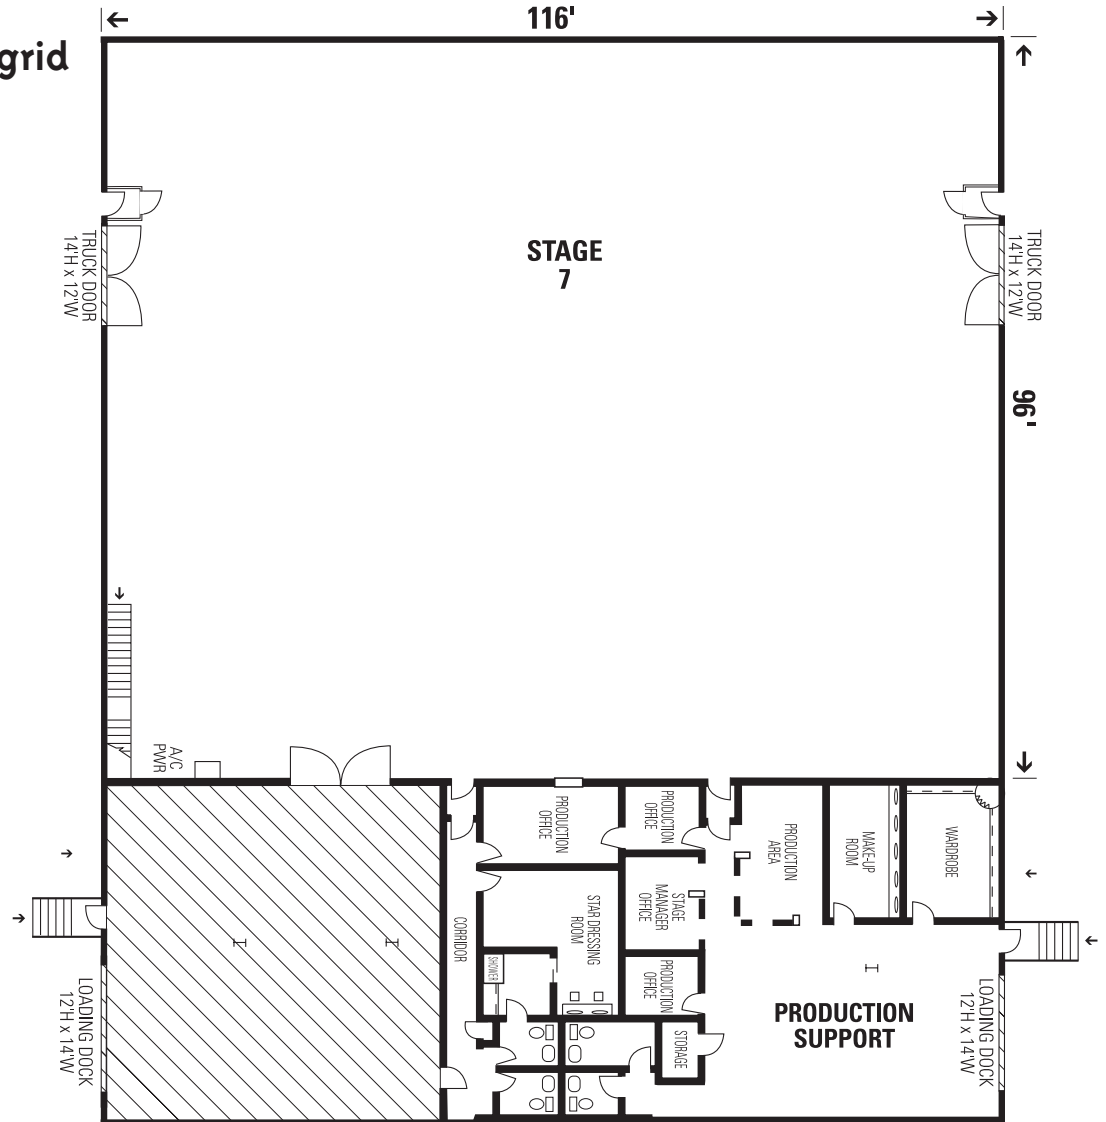

PRISON

- Replica of Alcatraz Prison "C" Block
- Each cell is 5' x 9' and has a cot, mat and blanket
- 8 cells on top row, 7 cells on bottom

COURTROOM

- Approximately 32' x 35' in size
- Seating for audience (30-45 people)
- Back double doors leading to hallway for outside courtroom shots

70' x 70' x 24' grid

2-wall CYC 37' x 44'

STAGE 4

- 4,900 square feet total
- Two wall cyclorama
- 44' x 37' x 24' grid
- 24' x 100' black curtain (optional)
- 1,200 amps (additional power available)
- Dressing rooms (air conditioned)
- Make-up rooms (air conditioned)
- Production offices (air conditioned)
- Electronic phone system
- "Drive-in" door 9' wide X 12' high
- Truck loading dock 9' wide x 12' high
- 22 reserved parking spaces
- Expendable supplies available on premises

88' x 112' x 24' grid
2-wall CYC 65' x 70'

STAGE 6

- 16,200 square feet total
- Two wall cyclorama (65' x 70')
- 24' high grid on 9,800 square feet (grid moveable to 16')
- 14' high ceiling on 3,400 square feet production support
- 3400 amps available
- Dressing/ make-up rooms
- 41 reserved parking spaces
- 3,000 square feet of production offices
- Additional 6,000 square feet of air conditioned production offices available
- Expendable supplies available on premises

96' x 116' x 22-25' grid

STAGE 7

- 18,725 square feet total
- 11,232 square feet of stage space
- Pipe grid varies from 22'x25'
- 3600 amps of stage power
- 3,450 square feet of production support space
- Make-up, wardrobe and production offices
- Star quality dressing room with shower
- 46 reserved parking spaces