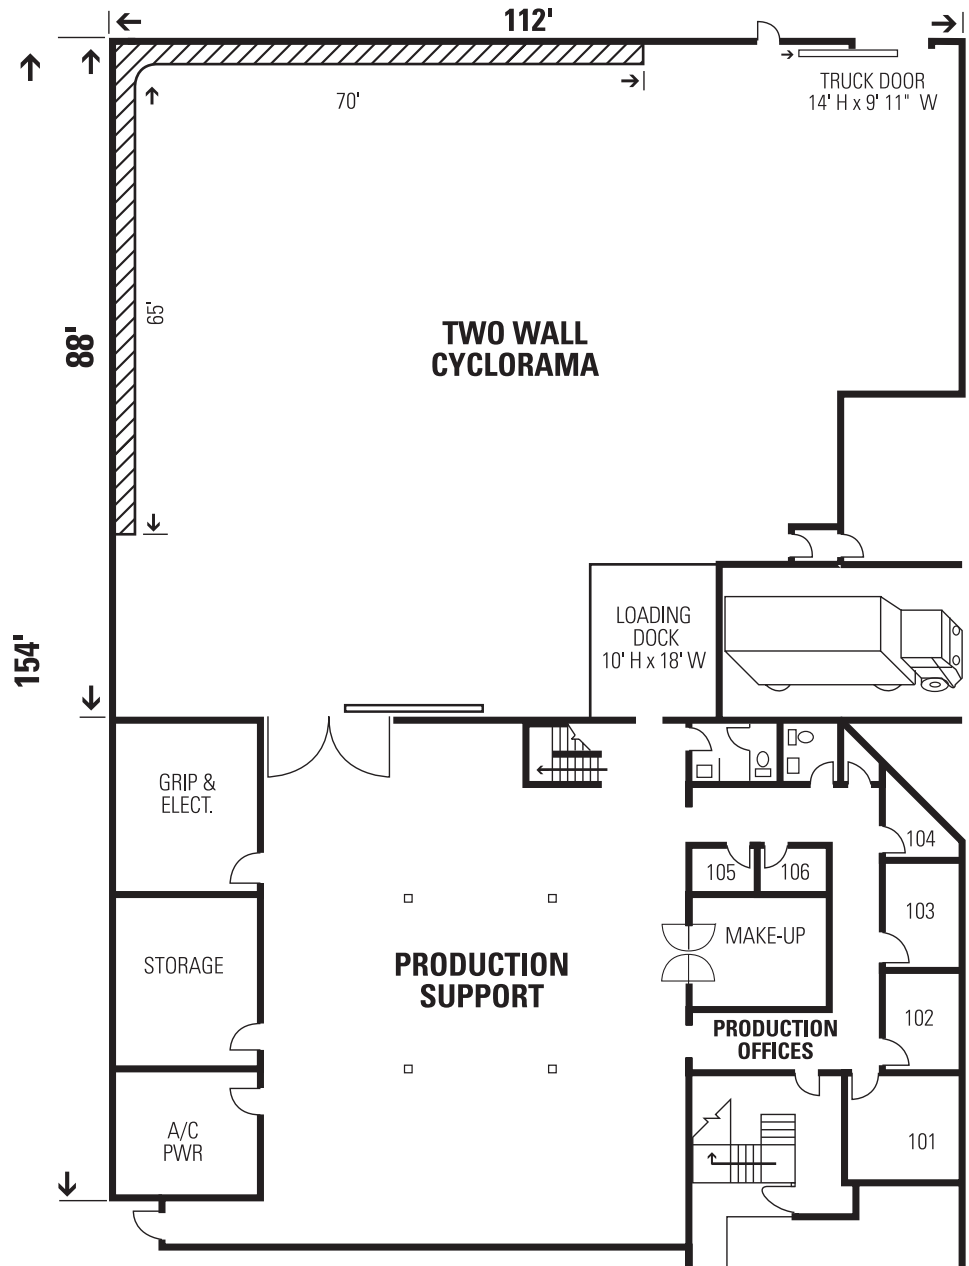

PRISON

- Replica of Alcatraz Prison "C" Block
- Each cell is 5' x 9' and has a cot, mat and blanket
- 8 cells on top row, 7 cells on bottom

COURTROOM

- Approximately 32' x 35' in size
- Seating for audience (30-45 people)
- Back double doors leading to hallway for outside courtroom shots

70' x 70' x 24' grid

2-wall CYC 37' x 44'

STAGE 4

- 4,900 square feet total
- Two wall cyclorama
- 44' x 37' x 24' grid
- 24' x 100' black curtain (optional)
- 1,200 amps (additional power available)
- Dressing rooms (air conditioned)
- Make-up rooms (air conditioned)
- Production offices (air conditioned)
- Electronic phone system
- "Drive-in" door 9' wide X 12' high
- Truck loading dock 9' wide x 12' high
- 22 reserved parking spaces
- Expendable supplies available on premises

88' x 112' x 24' grid
2-wall CYC 65' x 70'

STAGE 6

- 16,200 square feet total
- Two wall cyclorama (65' x 70')
- 24' high grid on 9,800 square feet (grid moveable to 16')
- 14' high ceiling on 3,400 square feet production support
- 3400 amps available
- Dressing/ make-up rooms
- 41 reserved parking spaces
- 3,000 square feet of production offices
- Additional 6,000 square feet of air conditioned production offices available
- Expendable supplies available on premises

96' x 116' x 22-25' grid

STAGE 7

- 18,725 square feet total
- 11,232 square feet of stage space
- Pipe grid varies from 22'x25'
- 3600 amps of stage power
- 3,450 square feet of production support space
- Make-up, wardrobe and production offices
- Star quality dressing room with shower
- 46 reserved parking spaces