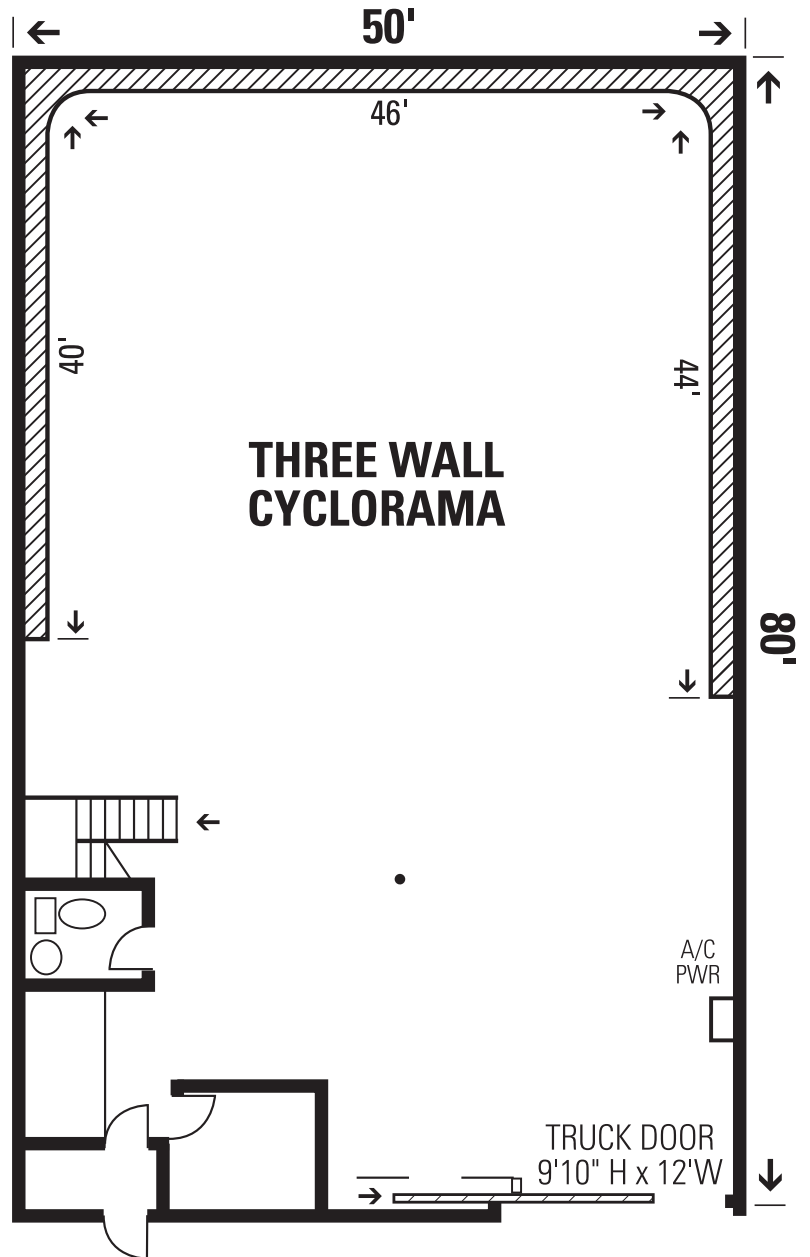

100' x 100' x 18' grid

2-wall CYC 40' x 40'

STAGE 1

- 10,000 square feet total
- Two wall cyclorama (40' x 40' x 18' grid)
- Prison set
- Authentic courtroom set
- City Police station set
- Moveable walls allowing for reconfiguration of sets
- 1,200 amps (additional power available)
- 20 reserved parking spaces
- Expendable supplies available on premises

PRISON

- Replica of Alcatraz Prison "C" Block
- Each cell is 5' x 9' and has a cot, mat and blanket
- 8 cells on top row, 7 cells on bottom

COURTROOM

- Approximately 32' x 35' in size
- Seating for audience (30-45 people)
- Back double doors leading to hallway for outside courtroom shots

POLICE STATION

- Two investigator offices, looking out to receiving area or bull pen
- Can be used as production offices, or holding area

50' x 80' x 17' grid

3-wall CYC 40' x 46' x 44'

STAGE 2

- 4,000 square feet total
- Three wall cyclorama (40' x 46.6' x 44' x 17' grid)
- 600 amps (additional power available)
- Dressing rooms (air conditioned)
- Make-up rooms (air conditioned)
- Production offices (air conditioned)
- 14 reserved parking spaces
- Expendable supplies available on premises

70' x 70' x 24' grid

2-wall CYC 37' x 44'

STAGE 4

- 4,900 square feet total
- Two wall cyclorama
- 44' x 37' x 24' grid
- 24' x 100' black curtain (optional)
- 1,200 amps (additional power available)
- Dressing rooms (air conditioned)
- Make-up rooms (air conditioned)
- Production offices (air conditioned)
- Electronic phone system
- "Drive-in" door 9' wide X 12' high
- Truck loading dock 9' wide x 12' high
- 22 reserved parking spaces
- Expendable supplies available on premises