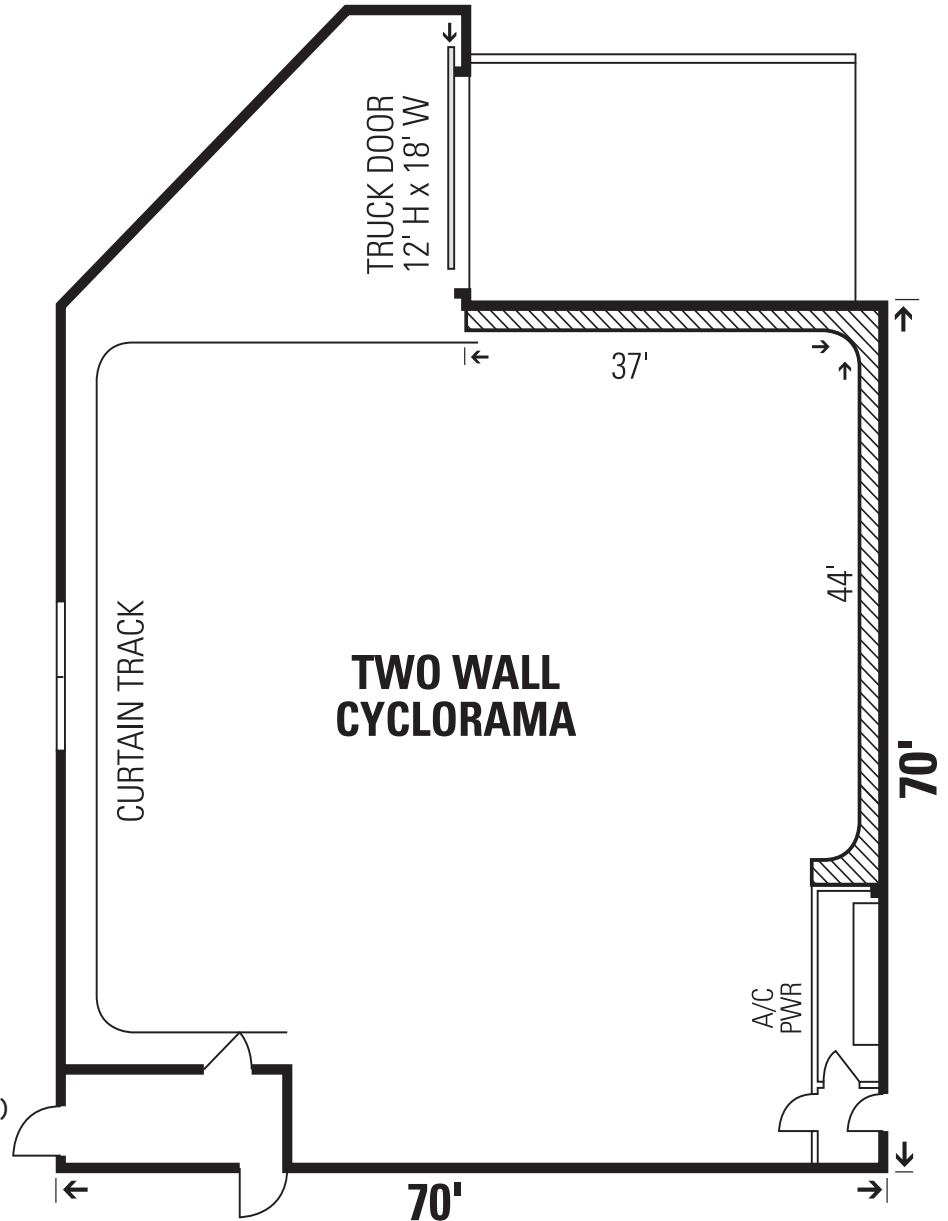

100' x 100' x 18' grid

2-wall CYC 40' x 40'

STAGE 1

- 10,000 square feet total
- Two wall cyclorama (40' x 40' x 18' grid)
- Prison set
- Authentic courtroom set
- City Police station set
- Moveable walls allowing for reconfiguration of sets
- 1,200 amps (additional power available)
- 20 reserved parking spaces
- Expendable supplies available on premises

PRISON

- Replica of Alcatraz Prison "C" Block
- Each cell is 5' x 9' and has a cot, mat and blanket
- 8 cells on top row, 7 cells on bottom

COURTROOM

- Approximately 32' x 35' in size
- Seating for audience (30-45 people)
- Back double doors leading to hallway for outside courtroom shots

POLICE STATION

- Two investigator offices, looking out to receiving area or bull pen
- Can be used as production offices, or holding area

50' x 80' x 17' grid

3-wall CYC 40' x 46' x 44'

STAGE 2

- 4,000 square feet total
- Three wall cyclorama (40' x 46.6' x 44' x 17' grid)
- 600 amps (additional power available)
- Dressing rooms (air conditioned)
- Make-up rooms (air conditioned)
- Production offices (air conditioned)
- 14 reserved parking spaces
- Expendable supplies available on premises

70' x 70' x 24' grid

2-wall CYC 37' x 44'

STAGE 4

- 4,900 square feet total
- Two wall cyclorama
- 44' x 37' x 24' grid
- 24' x 100' black curtain (optional)
- 1,200 amps (additional power available)
- Dressing rooms (air conditioned)
- Make-up rooms (air conditioned)
- Production offices (air conditioned)
- Electronic phone system
- "Drive-in" door 9' wide X 12' high
- Truck loading dock 9' wide x 12' high
- 22 reserved parking spaces
- Expendable supplies available on premises